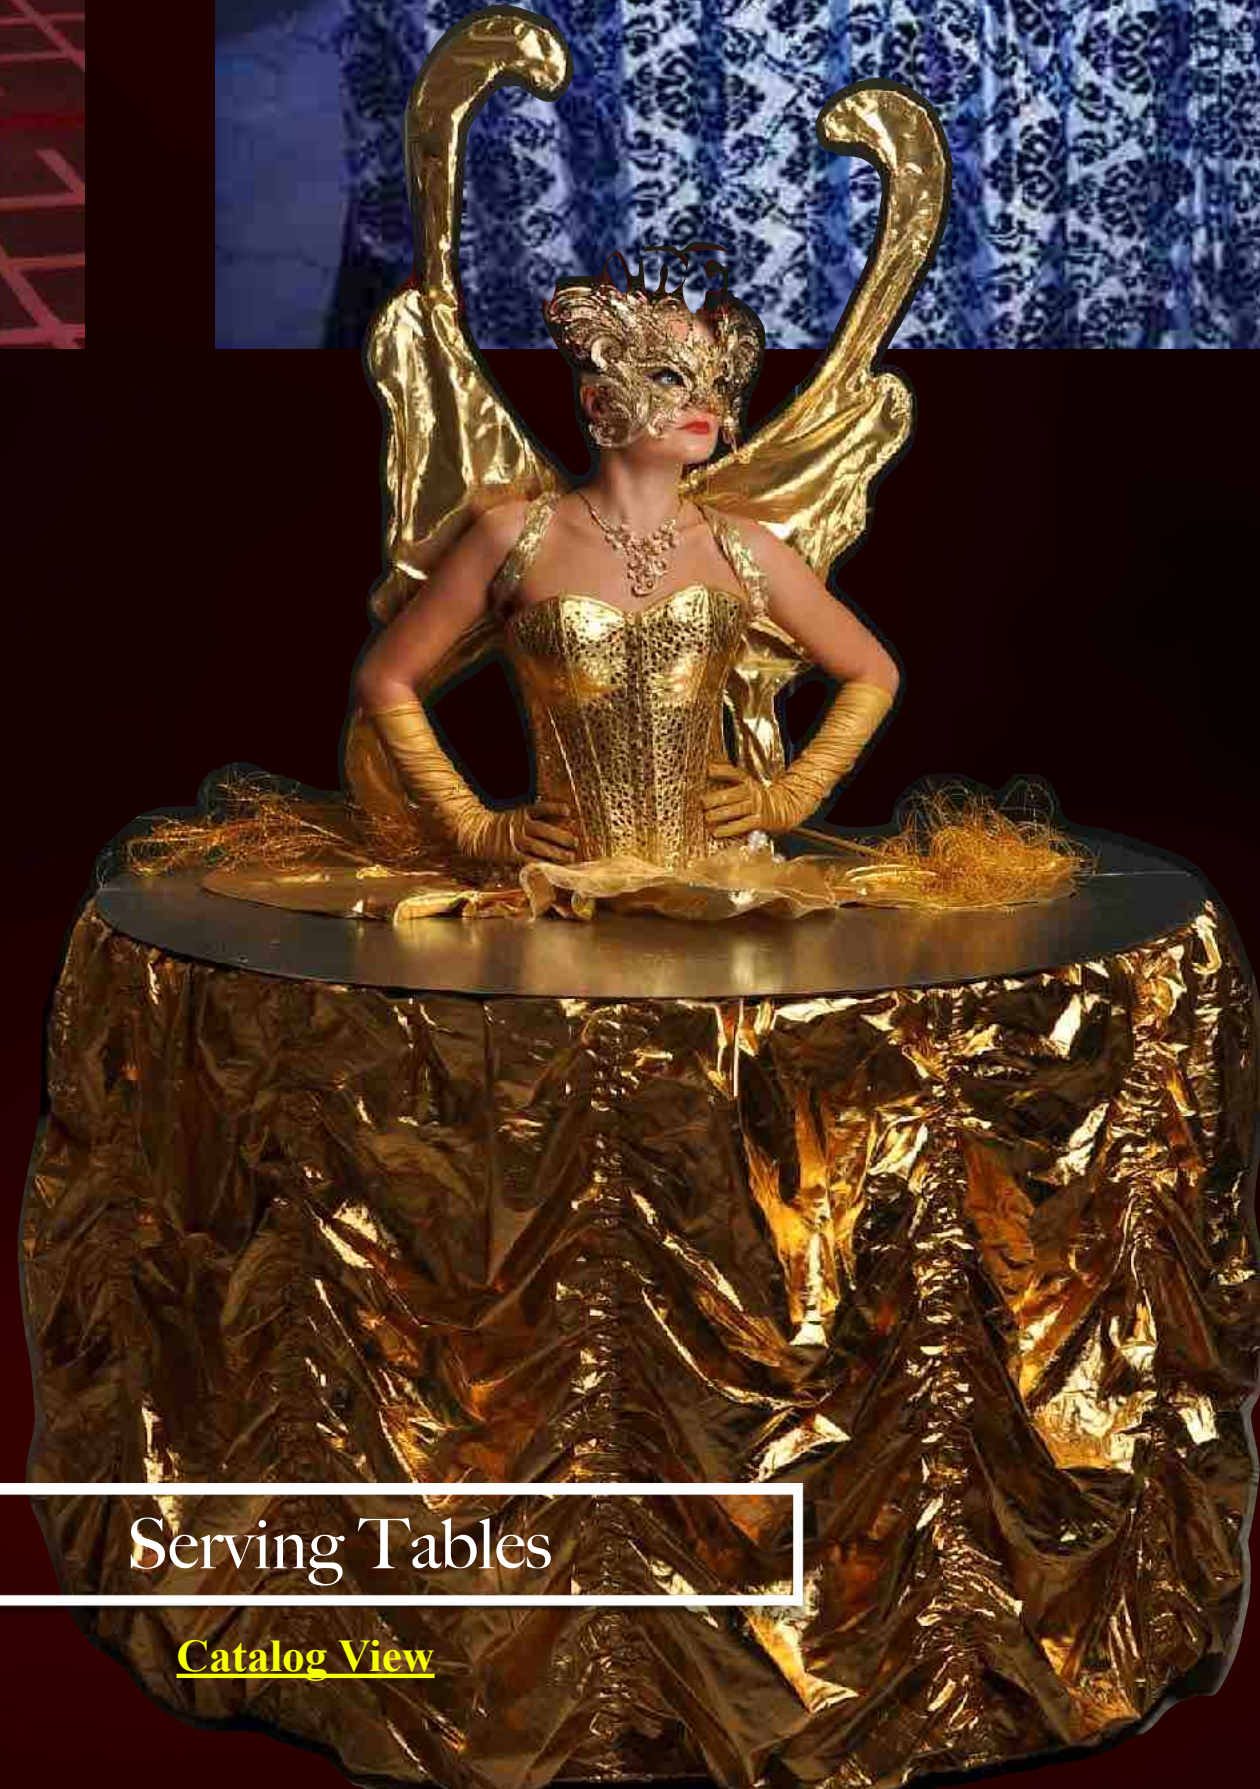

Serving Tables

[Catalog View](#)