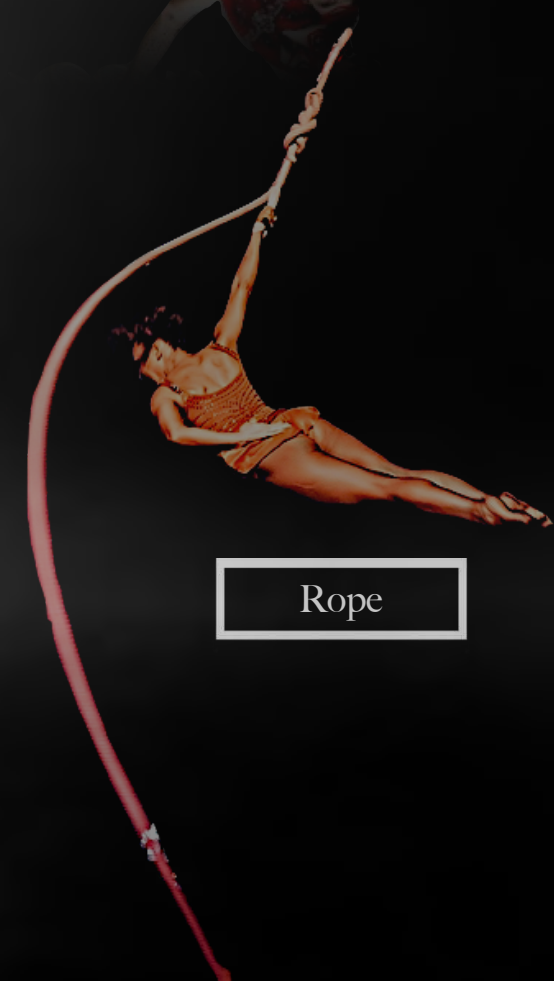

Lollipop

Lollipop Moon

Straps

Frame

Chair

Rope

Aerial Art - Acts

[Catalog View](#)