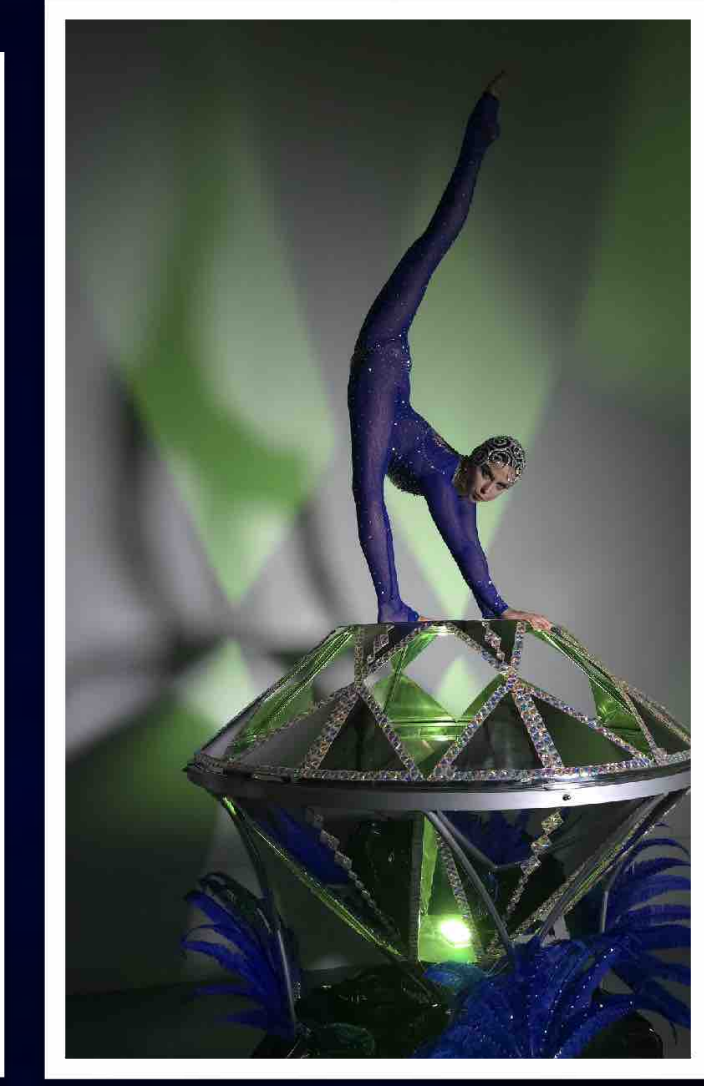

LIYAH Creative