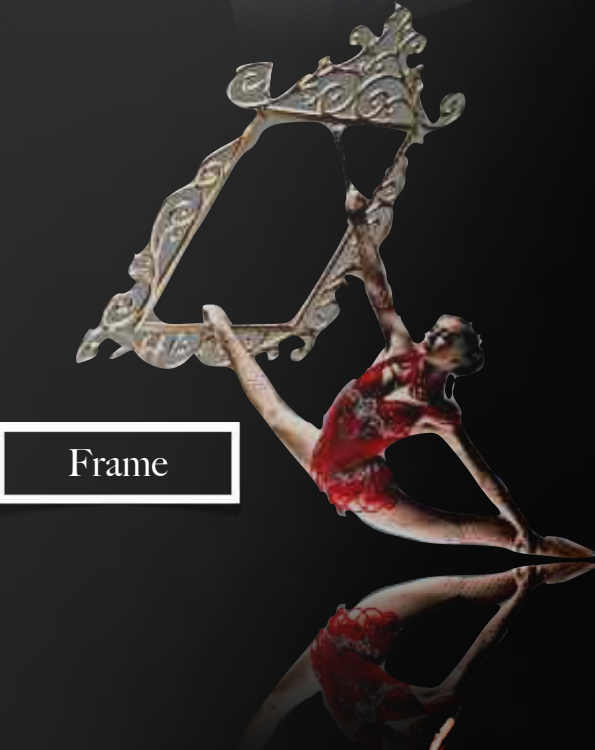

Lollipop

Lollipop Moon

Straps

Frame

Chair

Rope

Aerial Art - Acts

[Catalog View](#)